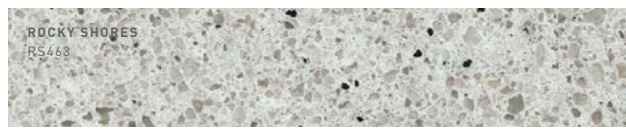

SMOKE
CS401